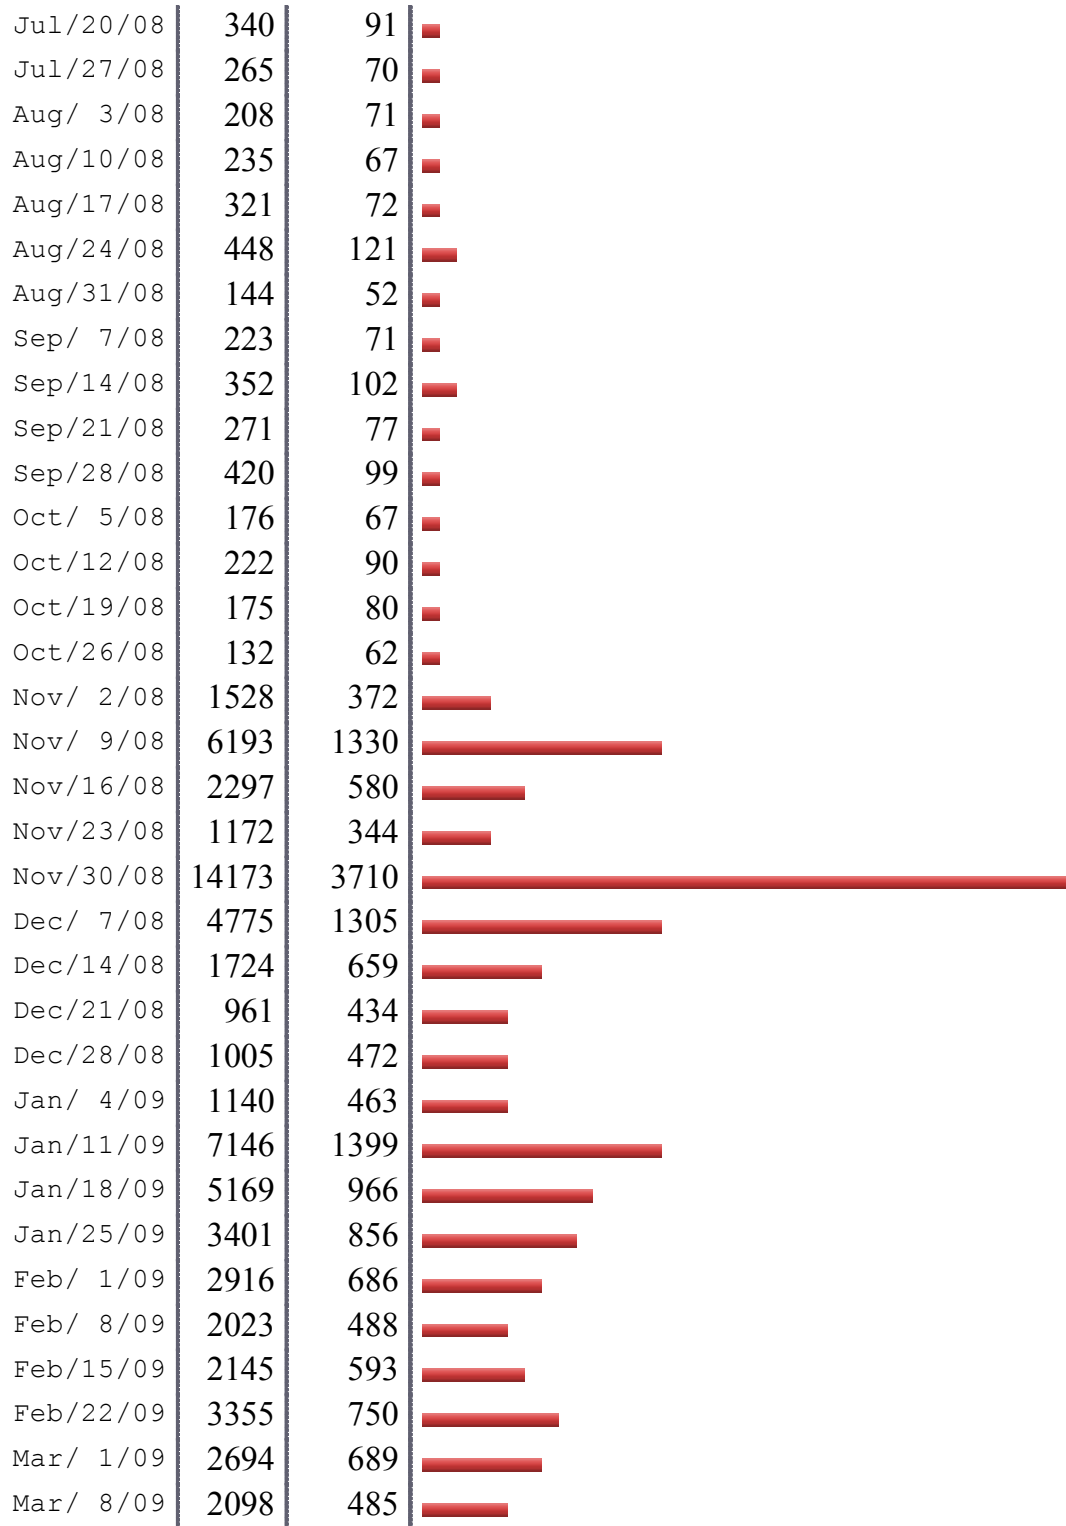

Each unit (■) represents 200 requests for pages or part thereof.

month	#reqs	#pages	
Apr 2008	1449	230	■
May 2008	2061	395	■
Jun 2008	3006	676	■
Jul 2008	1625	417	■
Aug 2008	1244	348	■
Sep 2008	1296	362	■
Oct 2008	774	321	■
Nov 2008	11429	2695	■
Dec 2008	22045	6338	■
Jan 2009	17232	3865	■
Feb 2009	10439	2517	■
Mar 2009	4792	1174	■

Busiest month: Dec 2008 (6,338 requests for pages).

Weekly Report

(Go To: [Top](#) | [General Summary](#) | [Yearly Report](#) | [Monthly Report](#) | [Weekly Report](#) | [Daily Summary](#) | [Hourly Summary](#) | [Status Code Report](#) | [File Size Report](#))

Each unit (■) represents 100 requests for pages or part thereof.

week beg.	#reqs	#pages	
Apr/13/08	881	128	■
Apr/20/08	497	79	■
Apr/27/08	146	39	■
May/ 4/08	391	106	■
May/11/08	939	158	■
May/18/08	393	67	■
May/25/08	263	48	■
Jun/ 1/08	426	83	■
Jun/ 8/08	715	157	■
Jun/15/08	1369	302	■
Jun/22/08	420	109	■
Jun/29/08	353	101	■
Jul/ 6/08	359	97	■
Jul/13/08	393	91	■

3/13/2009

Web Server Statistics for horrorinthewi...

Busiest week: week beginning Nov/30/08 (3,710 requests for pages).

Daily Summary

(Go To: [Top](#) | [General Summary](#) | [Yearly Report](#) | [Monthly Report](#) | [Weekly Report](#) | [Daily Summary](#) | [Hourly Summary](#) | [Status Code Report](#) | [File Size Report](#))